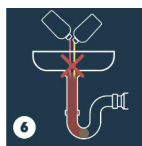

Pour FLUX directly into the drain using a plastic funnel. Unblocker carefully and without compressing the bottle. **DO NOT POUR FLUX** on chrome parts, aluminium and metal galvanised with zinc.

Leave to take effect for a maximum of 2-to-3 minutes.

Then pour in 2 dl of water and wait for the reaction.

Immediately thereafter, pour a large amount of flowing cold water down the drain.

DO NOT USE FLUX in combination with other chemical products. **DO NOT MIX FLUX** with any other product, even an unblocker.