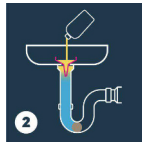

FLUX does not attack plastic, metals, joints, steel, PVC or lead.

TECHNICAL FEATURES

Appearance	Liquid fluid
Color	Red
Smell	Odor free
pH	1.0
Density	1.86

WARNINGS AND APPLICATION

Remove any excess water. Do not wait until the drain is completely blocked before taking action.

Pour FLUX directly into the drain using a plastic funnel. Unblocker carefully and without compressing the bottle. **DO NOT POUR FLUX** on chrome parts, aluminium and metal galvanised with zinc.

Leave to take effect for a maximum of 2-to-3 minutes.